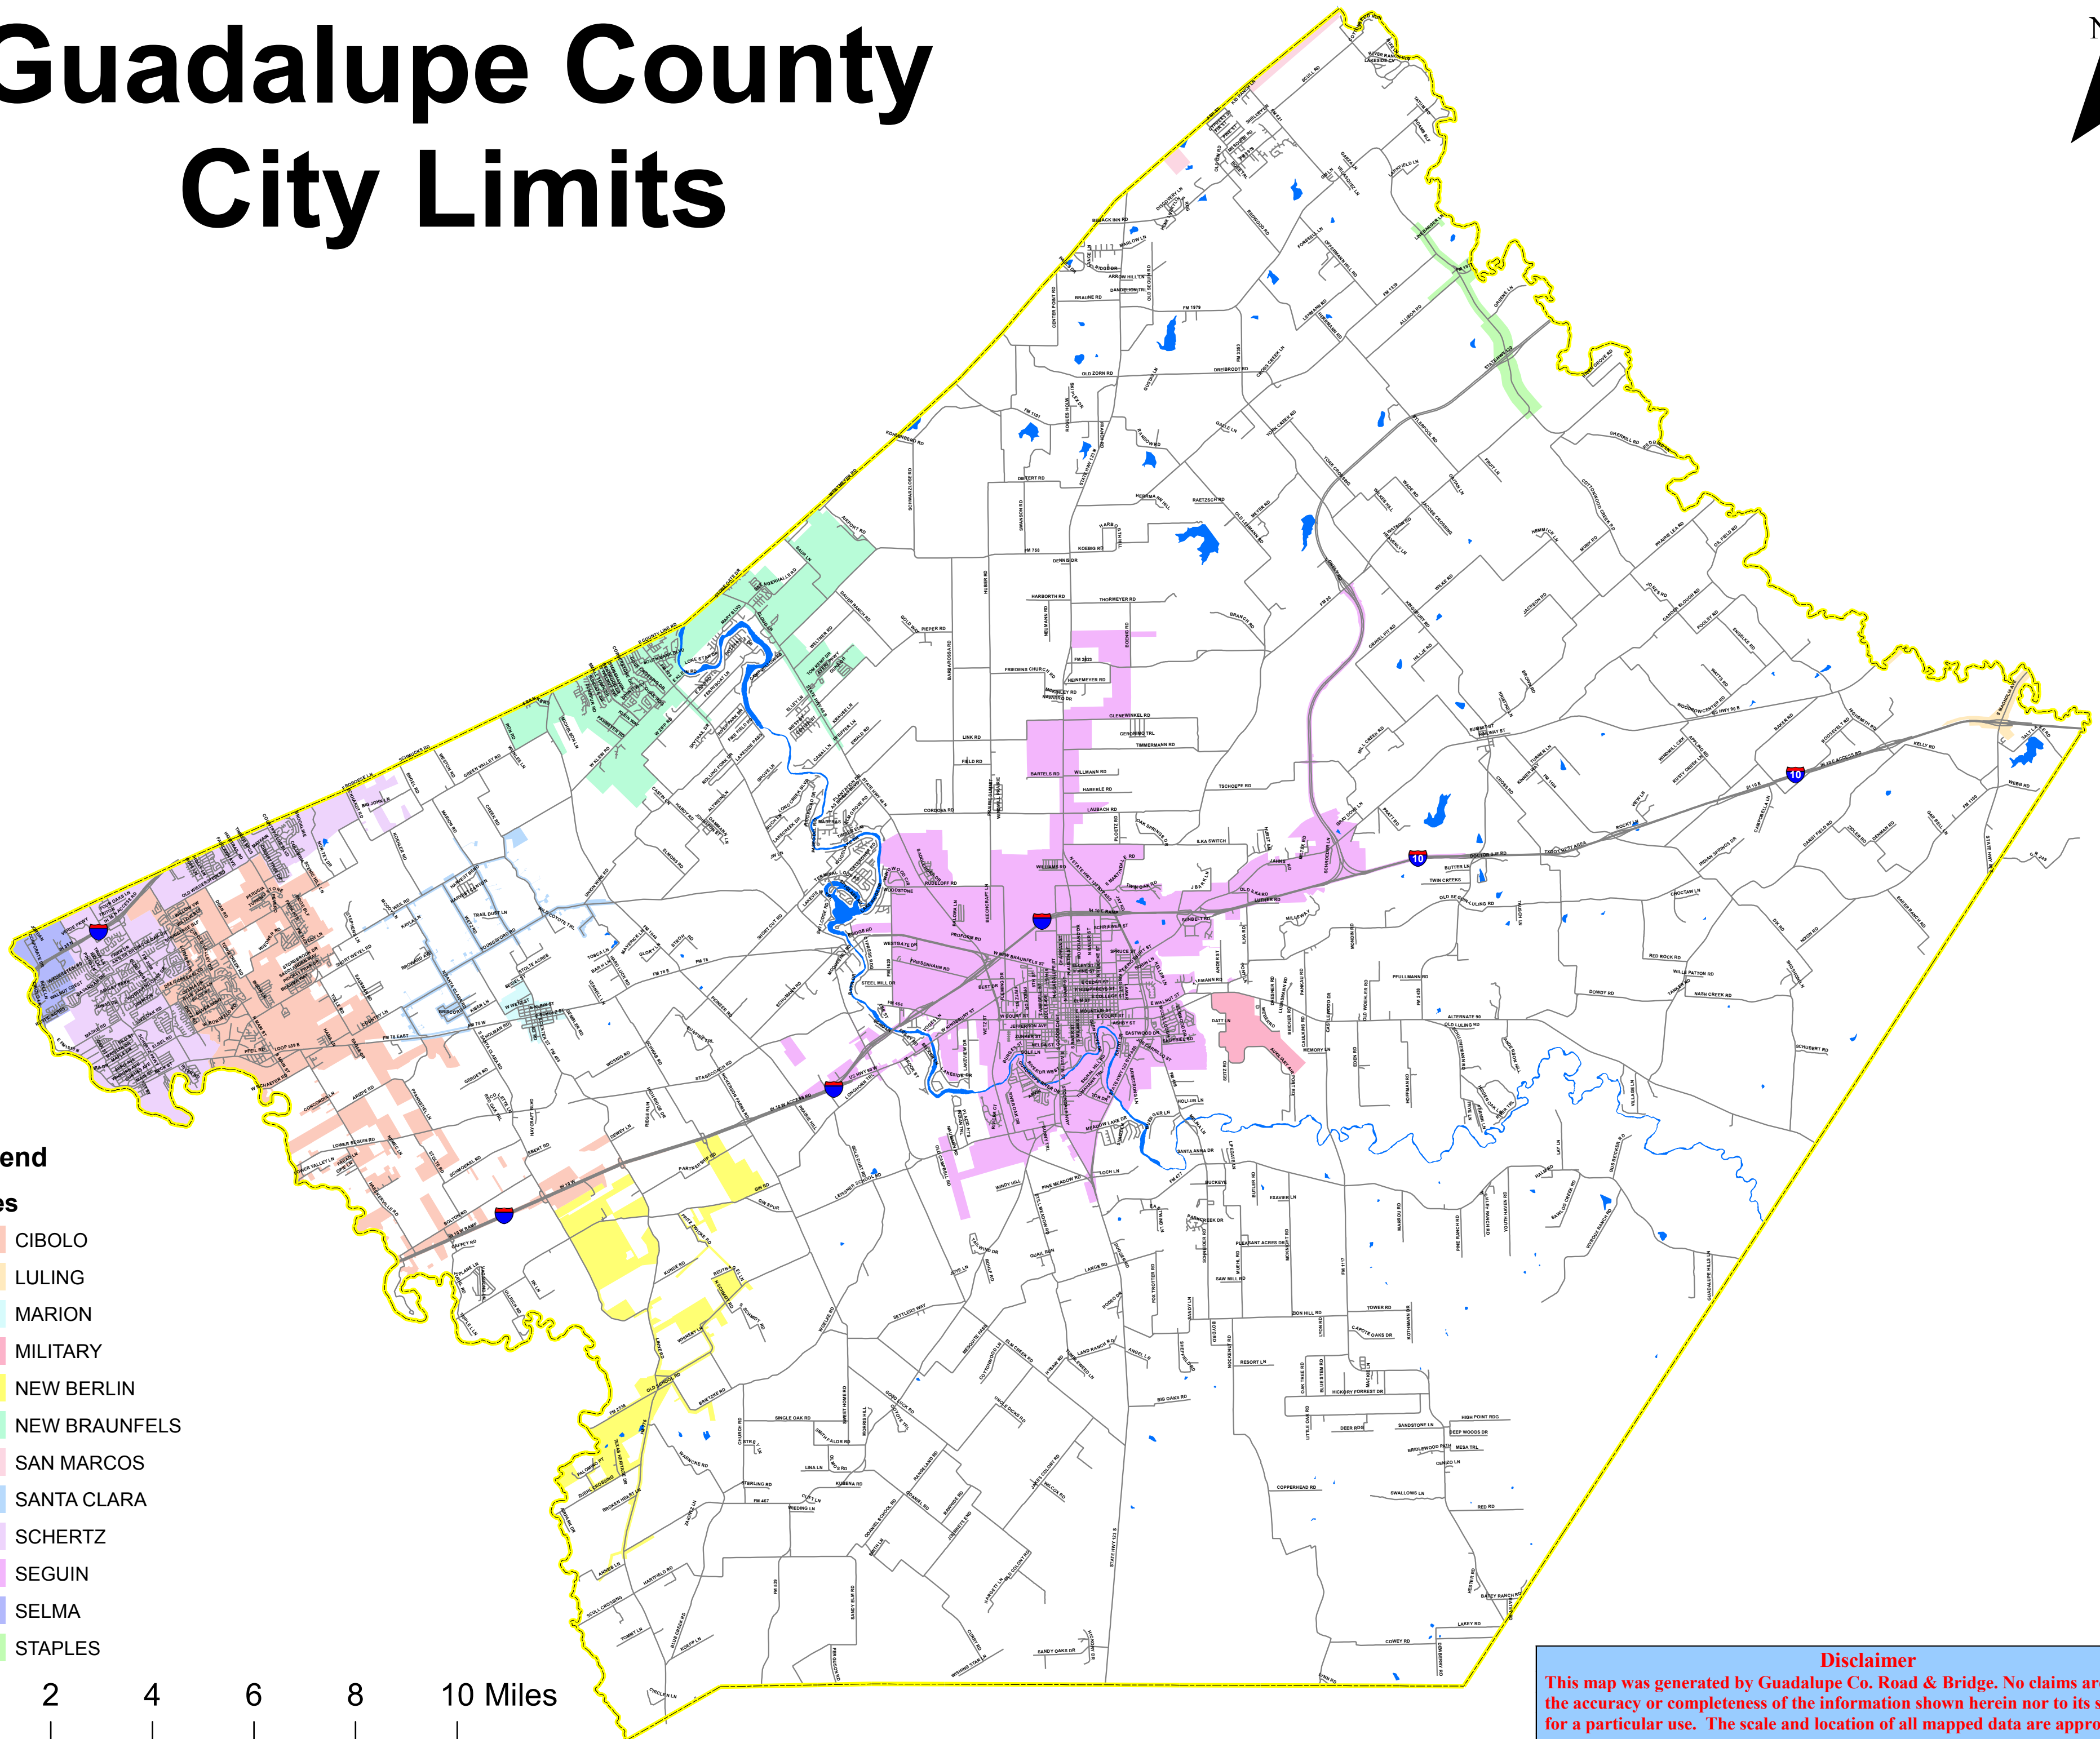

# Guadalupe County City Limits

## Legend

### Cities

- CIBOLO
- LULING
- MARION
- MILITARY
- NEW BERLIN
- NEW BRAUNFELS
- SAN MARCOS
- SANTA CLARA
- SCHERTZ
- SEGUIN
- SELMA
- STAPLES

0 2 4 6 8 10 Miles

**Disclaimer**  
This map was generated by Guadalupe Co. Road & Bridge. No claims are made to the accuracy or completeness of the information shown herein nor to its suitability for a particular use. The scale and location of all mapped data are approximate.